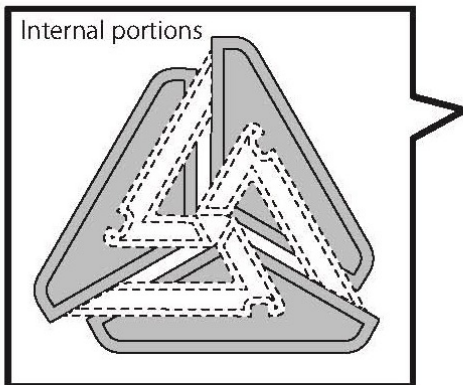

はずるTM H U Z Z L E[®]

Huzzle Cast Delta

Assembled

Disassembled

Designer: Kyoo Wong (HK)

© 2013, 2018 Hanayama Co., Ltd.
All Rights Reserved

Exclusive European distribution
by Eureka bvba - 2800 Mechelen, Belgium