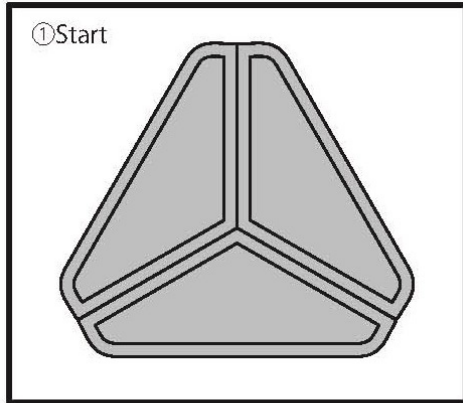

はずるTM H U Z Z L E[®]

Huzzle Cast Delta

Assembled

Disassembled

Designer: Kyoo Wong (HK)

© 2013, 2018 Hanayama Co., Ltd.
All Rights Reserved

Exclusive European distribution
by Eureka bvba - 2800 Mechelen, Belgium