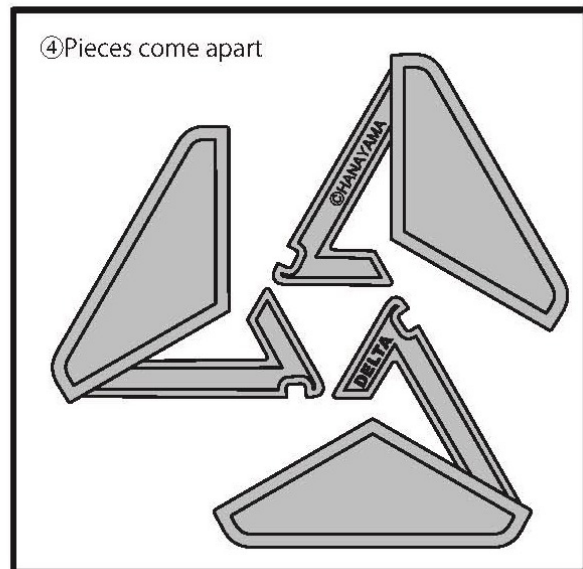

はずるTM H U Z Z L E[®]

Huzzle Cast Delta

Assembled

Disassembled

Designer: Kyoo Wong (HK)

© 2013, 2018 Hanayama Co., Ltd.
All Rights Reserved

Exclusive European distribution
by Eureka bvba - 2800 Mechelen, Belgium