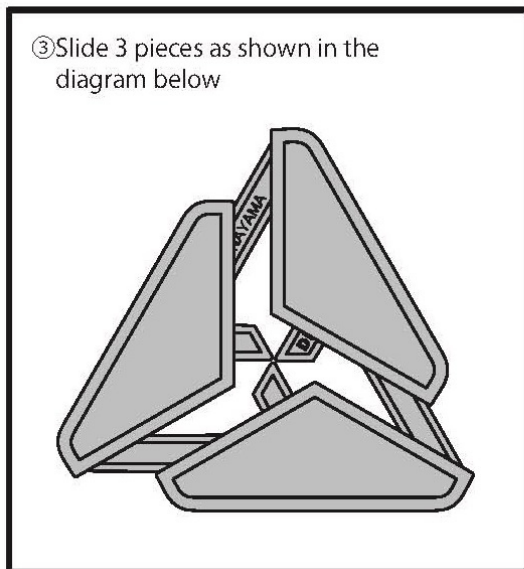

はずるTM H U Z Z L E[®]

Huzzle Cast Delta

Assembled

Disassembled

Designer: Kyoo Wong (HK)

© 2013, 2018 Hanayama Co., Ltd.
All Rights Reserved

Exclusive European distribution
by Eureka bvba - 2800 Mechelen, Belgium