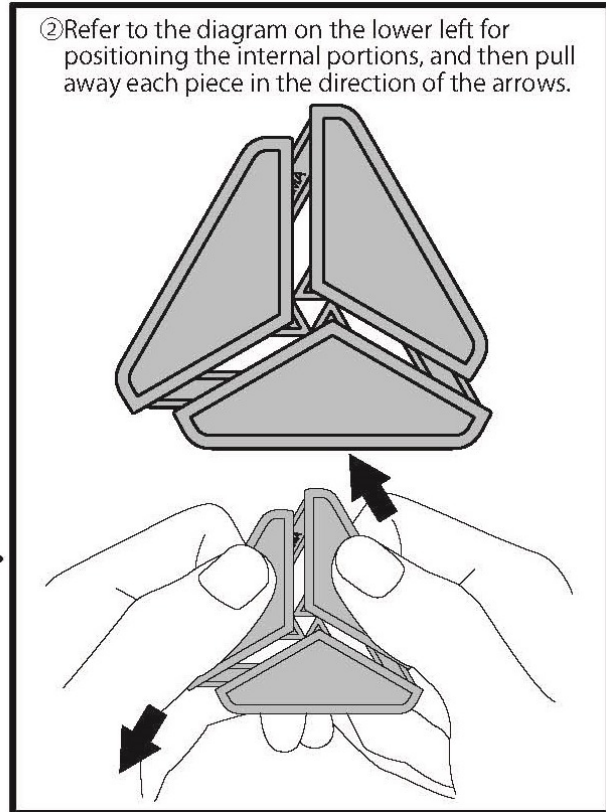

はずるTM H U Z Z L E[®]

Huzzle Cast Delta

Assembled

Disassembled

Designer: Kyoo Wong (HK)

© 2013, 2018 Hanayama Co., Ltd.
All Rights Reserved

Exclusive European distribution
by Eureka bvba - 2800 Mechelen, Belgium